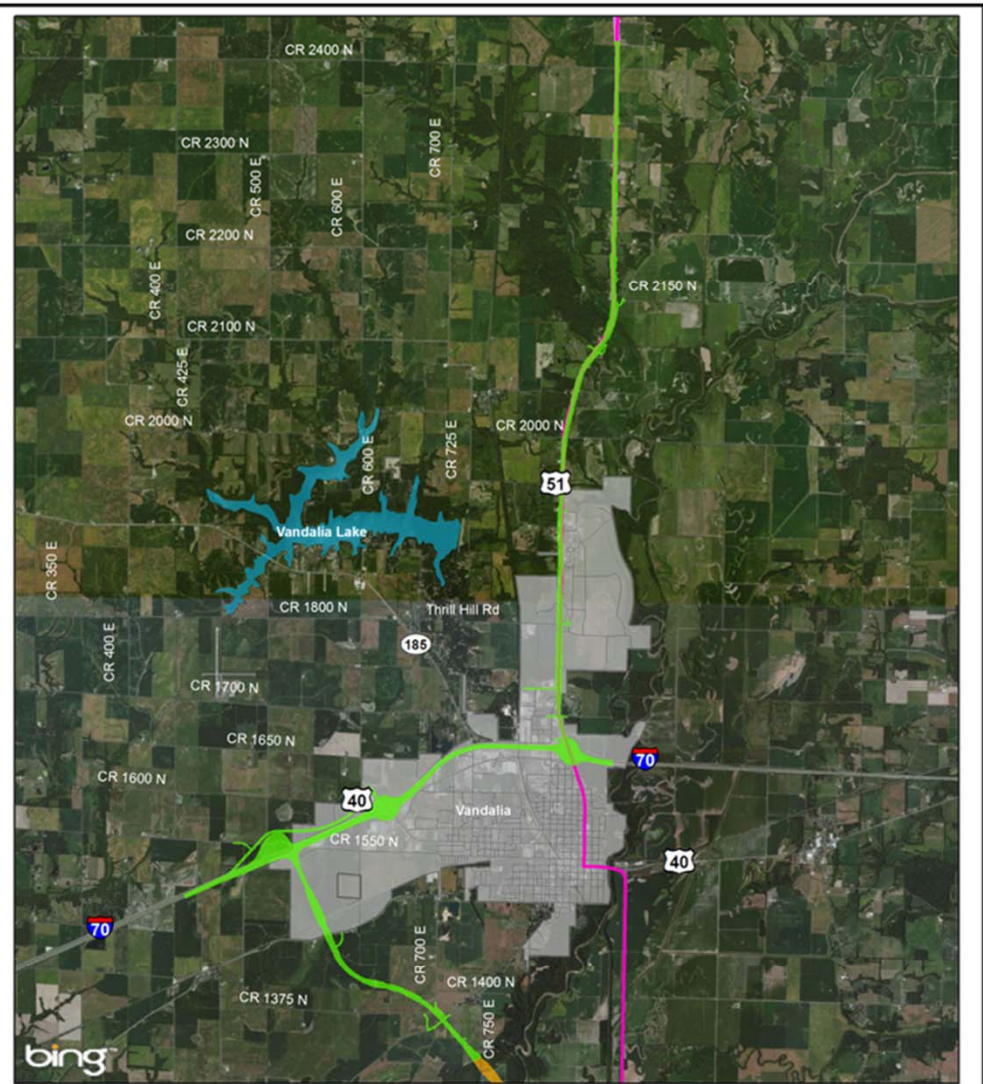

# Remaining Alternatives Near Vandalia

**V ALT 1**

■ V ALT 1 ■ EXISTING US 51 ■ MUNICIPAL BOUNDARY

**V ALT 2**

■ V ALT 2 ■ EXISTING US 51 ■ MUNICIPAL BOUNDARY

# Remaining Alternatives Near Vandalia

**V ALT 3**

Legend: V ALT 3 (pink line), EXISTING US 51 (magenta line), MUNICIPAL BOUNDARY (grey area)

**V ALT 4**

Legend: V ALT 4 (green line), EXISTING US 51 (magenta line), MUNICIPAL BOUNDARY (grey area)